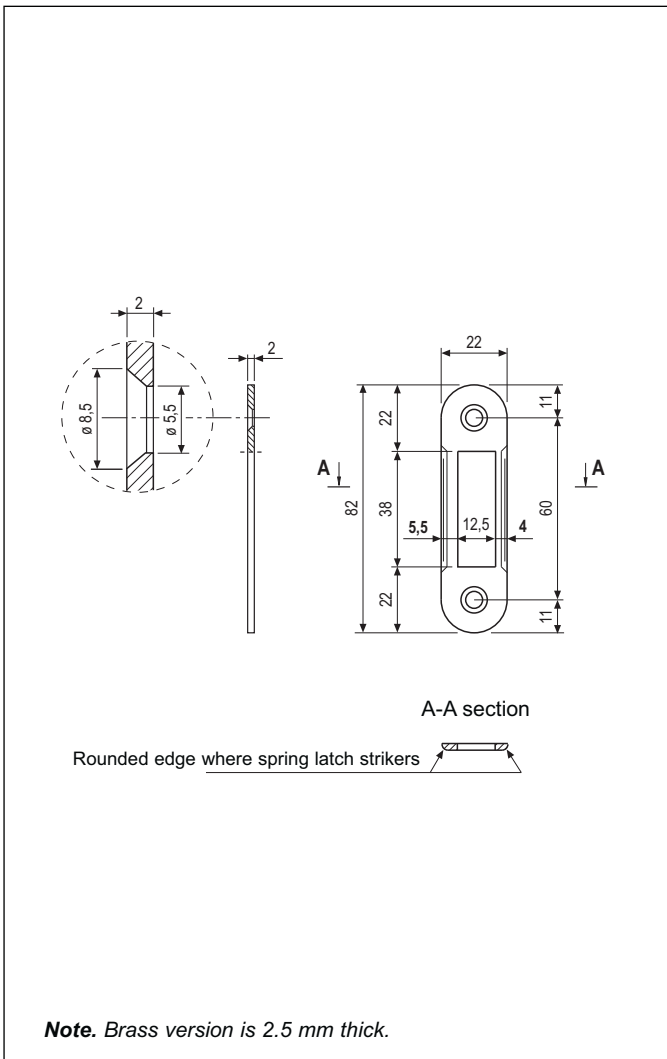

22x82 mm striker - for Mediana Evolution and Centro latch only, round ends

Description

Steel striker with round ends, 22 mm wide, 82 mm long. Suitable for both right and left-handed applications.

Selection & Application

Used in combination with Mediana Evolution and Centro latch only, on rebated doors with timber frame.

Mounting

Mill the frame according to the dimensions shown in the diagram. Install the striker flush with the edge of the frame. Fasten with two 4x25 mm screws.

Order Specifications

Material	SALES CODE		
	Ref.	Model	Finish code
STEEL	B01000	40	XX

Note. Refer to the price list in force to check the availability of the finishes.