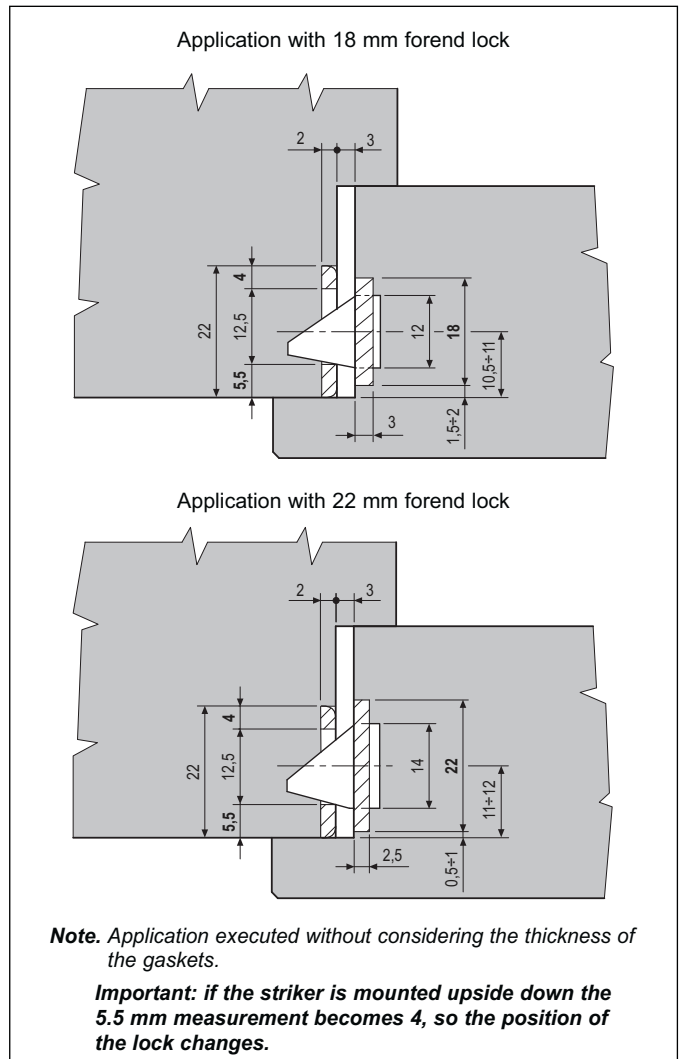

22x82 mm striker - for Mediana Evolution and Centro latch only, round ends

Description

Steel striker with round ends, 22 mm wide, 82 mm long. Suitable for both right and left-handed applications.

Selection & Application

Used in combination with Mediana Evolution and Centro latch only, on rebated doors with timber frame.

Mounting

Mill the frame according to the dimensions shown in the diagram. Install the striker flush with the edge of the frame. Fasten with two 4x25 mm screws.